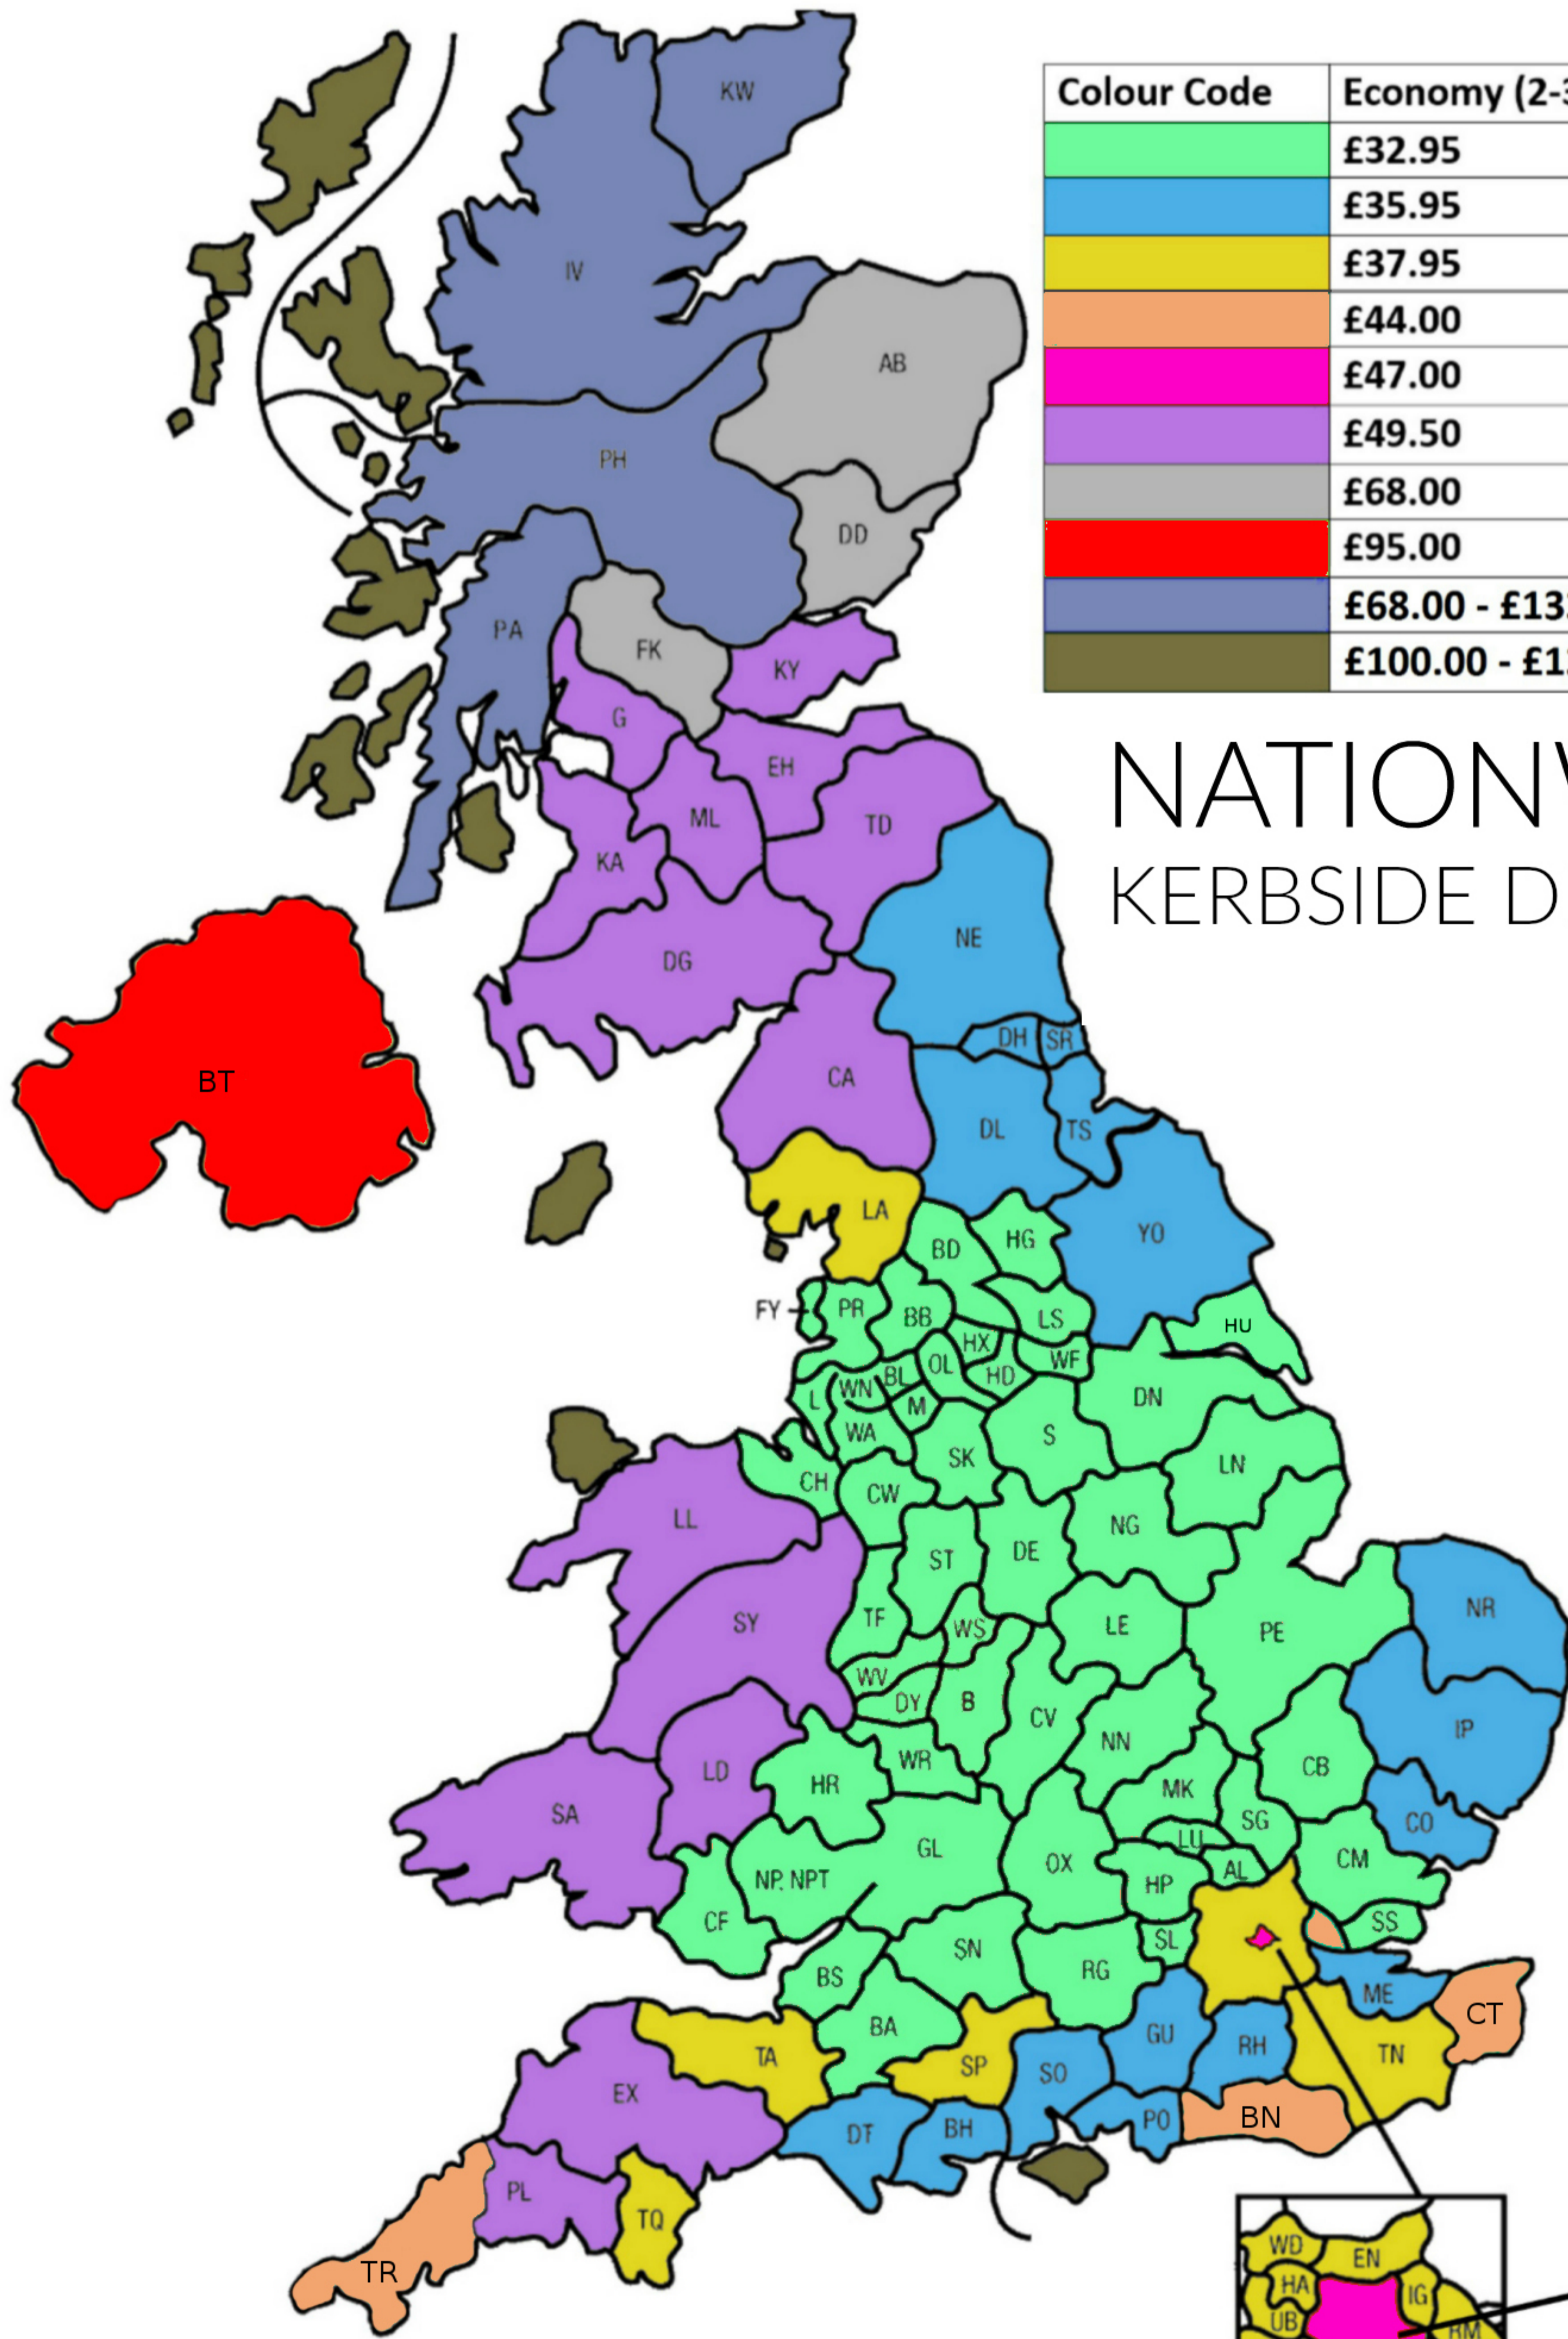

# LINCOLNSHIRE LIME

## PALLET DELIVERY PRICES

Colour Code	Economy (2-3days)	Next Day
Light Green	£32.95	£35.95
Light Blue	£35.95	£38.95
Yellow	£37.95	£38.95
Orange	£44.00	£50.00
Pink	£47.00	£55.00
Purple	£49.50	£66.00
Grey	£68.00	£90.00
Red	£95.00	N/A
Dark Blue	£68.00 - £133.00	N/A
Dark Green	£100.00 - £139.00	N/A