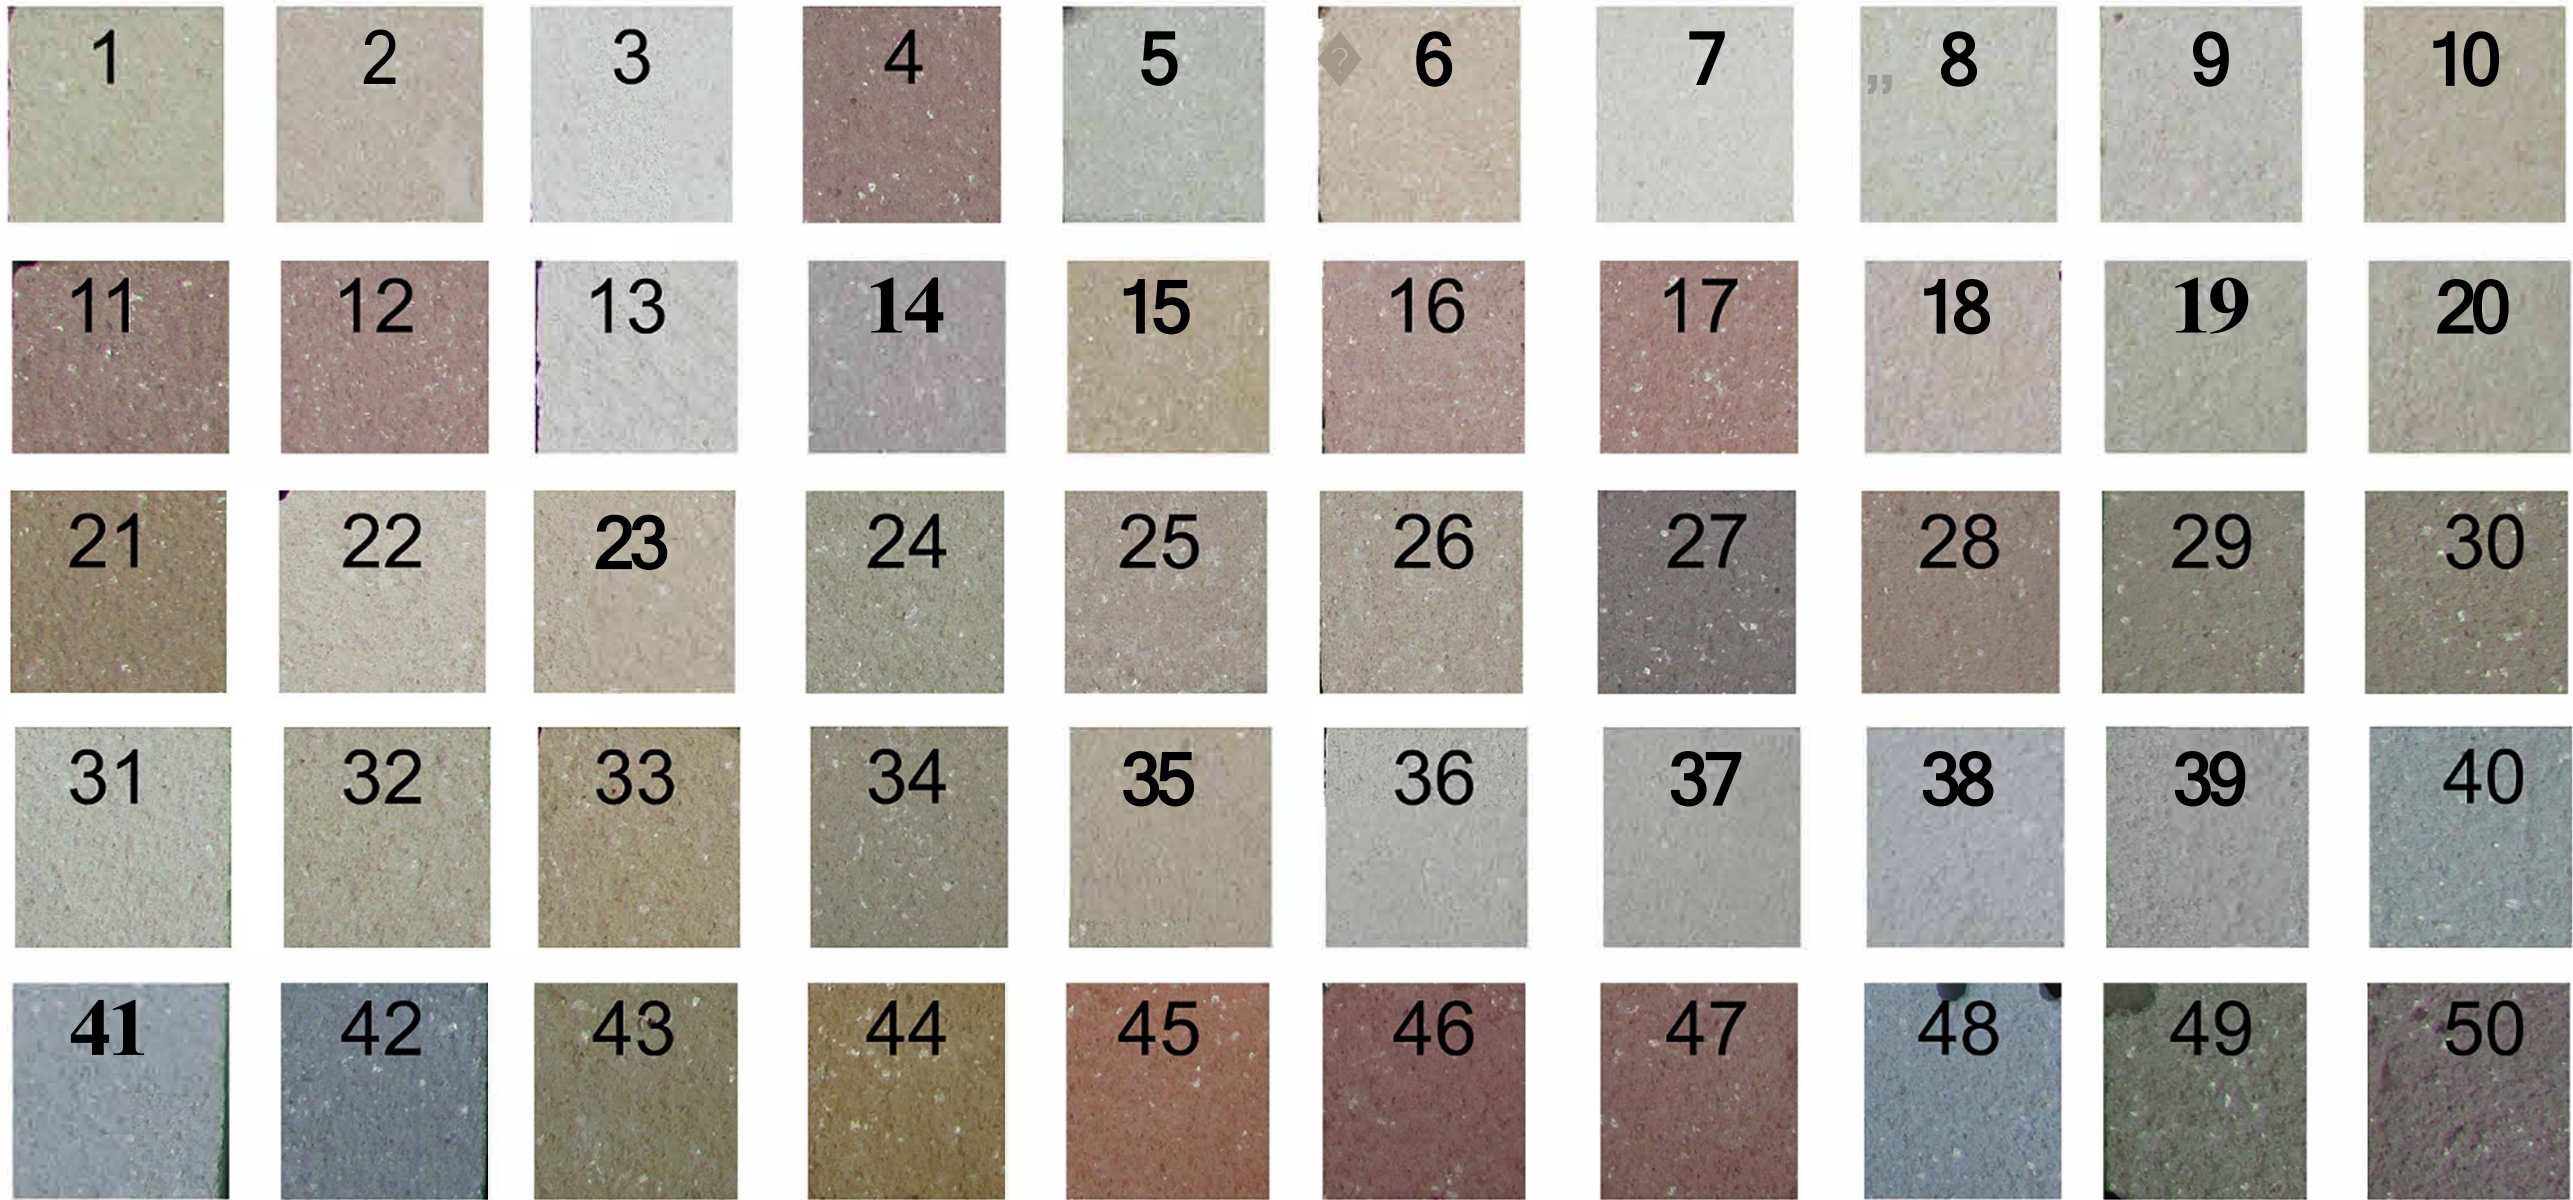

LINCOLNSHIRE LIME

St.One® Colour Chart

Please note that the colours may vary from the actual product due to screens having different levels of contrast and colour. For an accurate match, call the team at 01469 531 227 or 07743 362 408