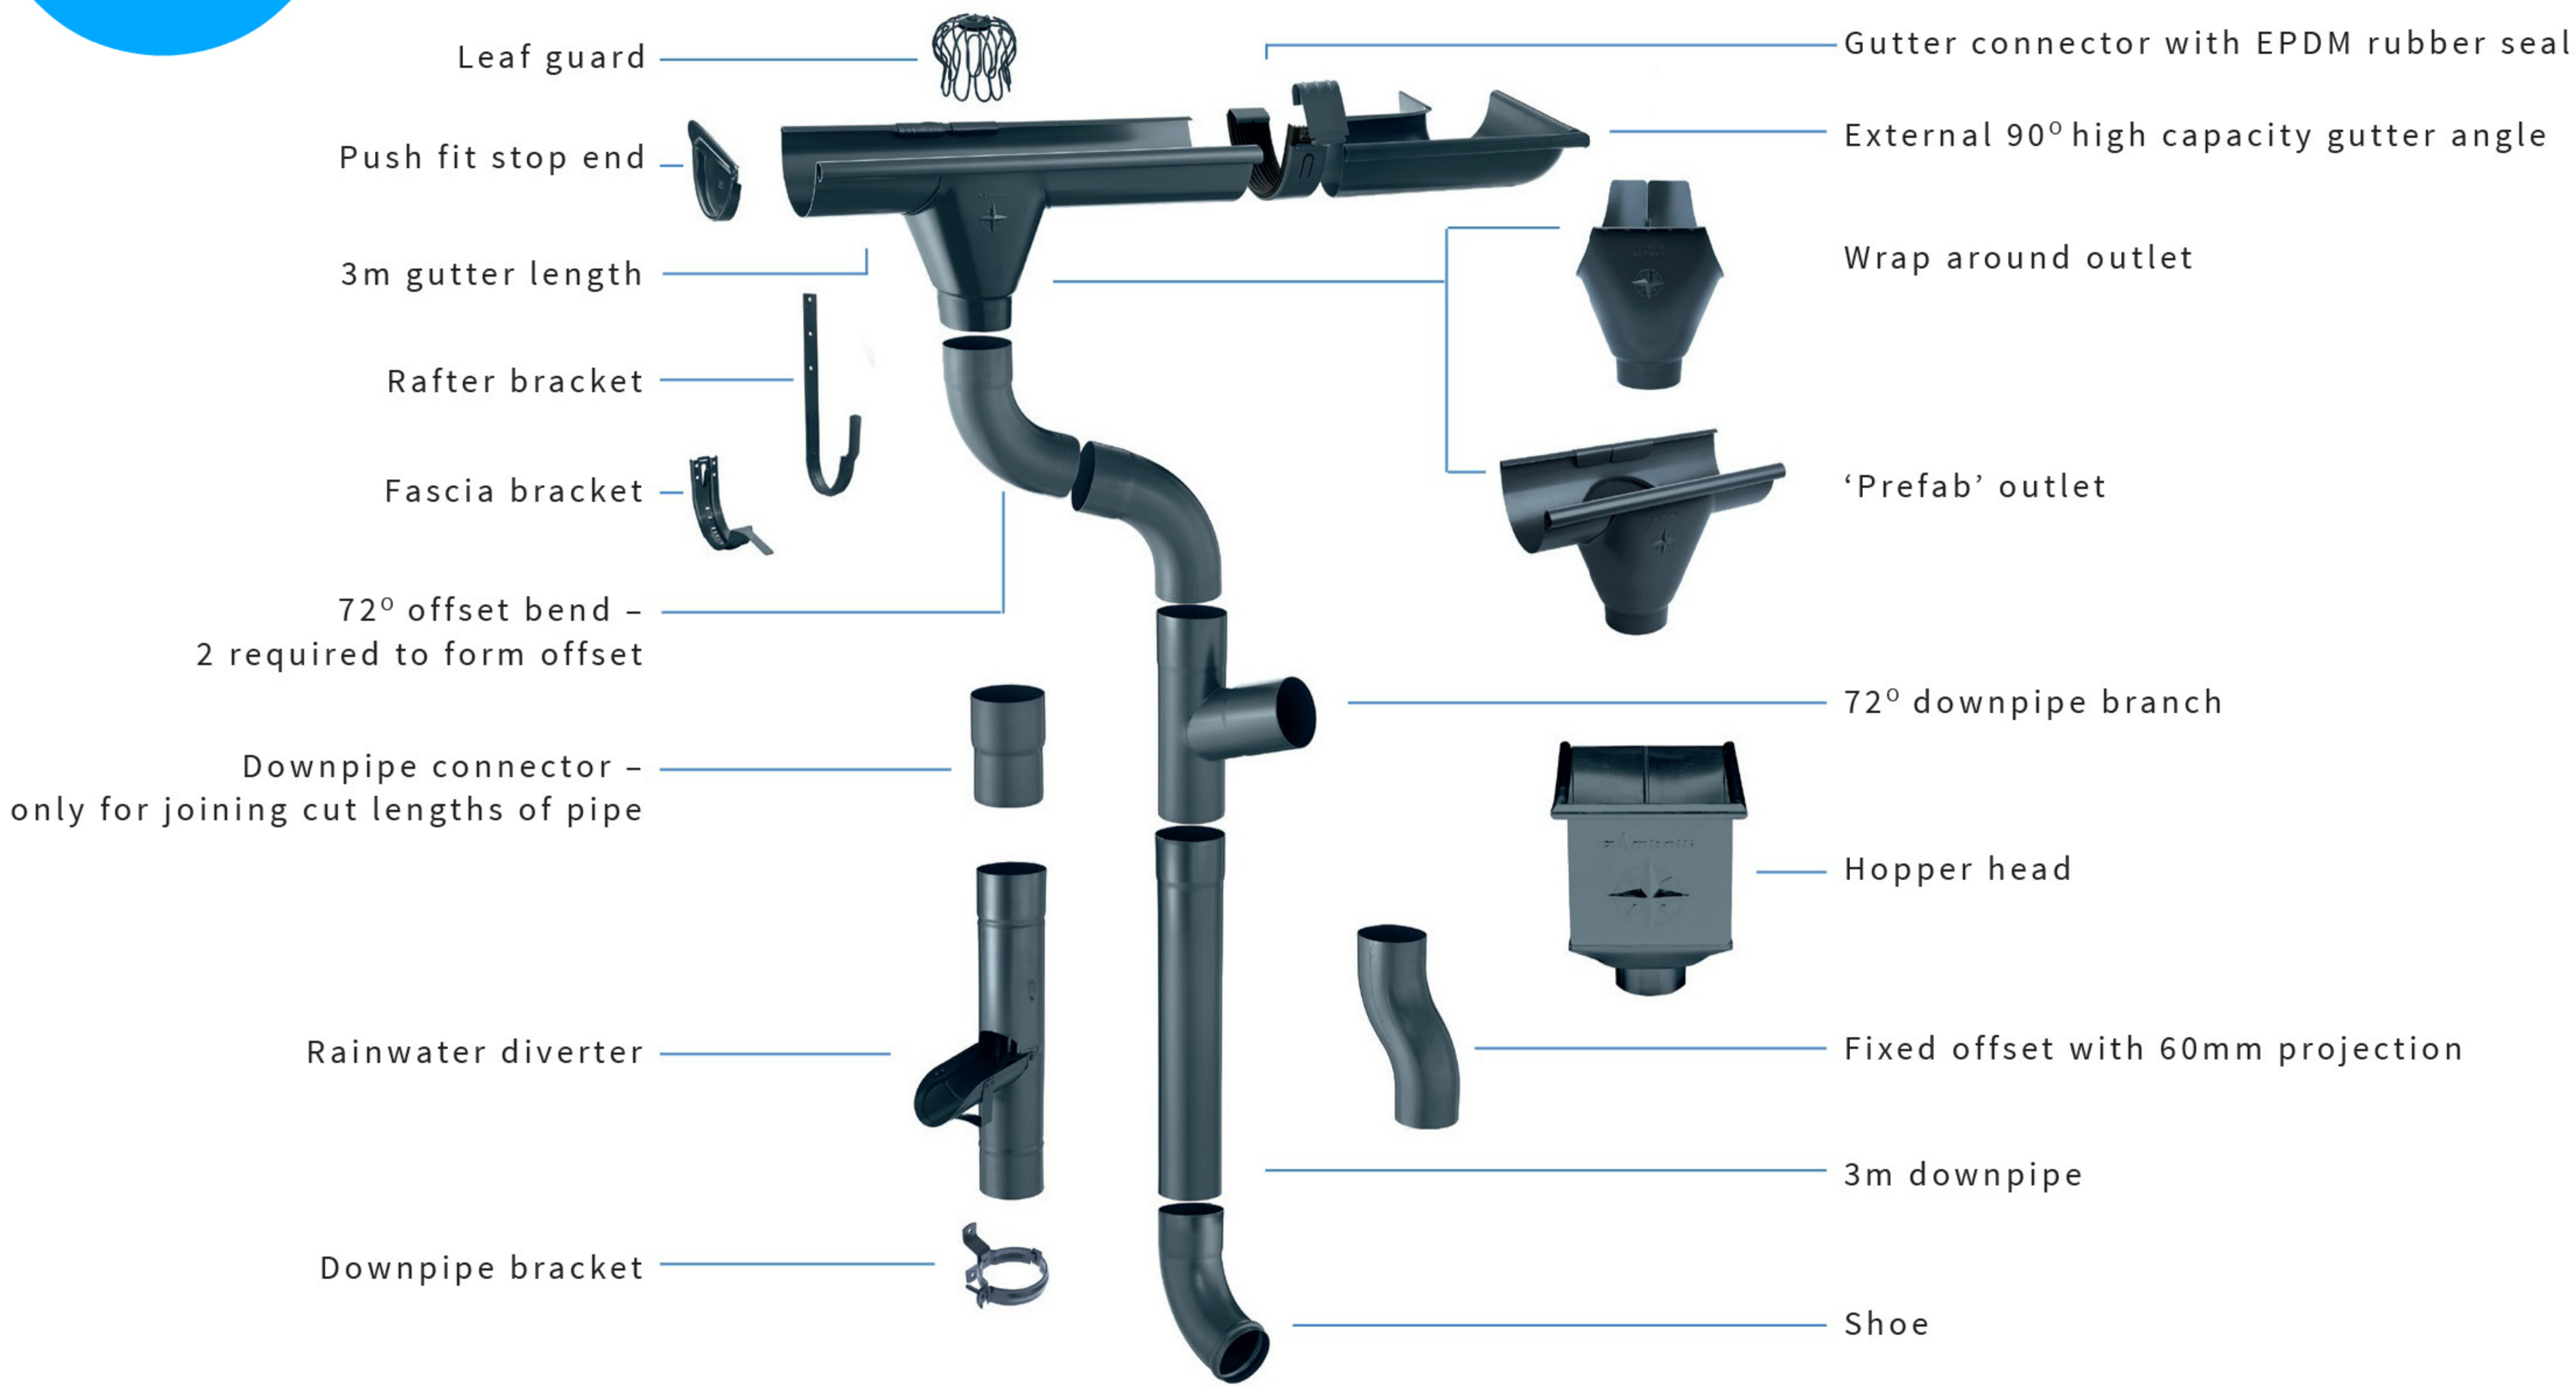

LINCOLNSHIRE LIME

01469 531 227
07743 362 408
limelincs@btinternet.com
Lincolnshirelime.co.uk

Call the team today at 01469 531 227 or 07743 362 408 for more information, quotes and advice.